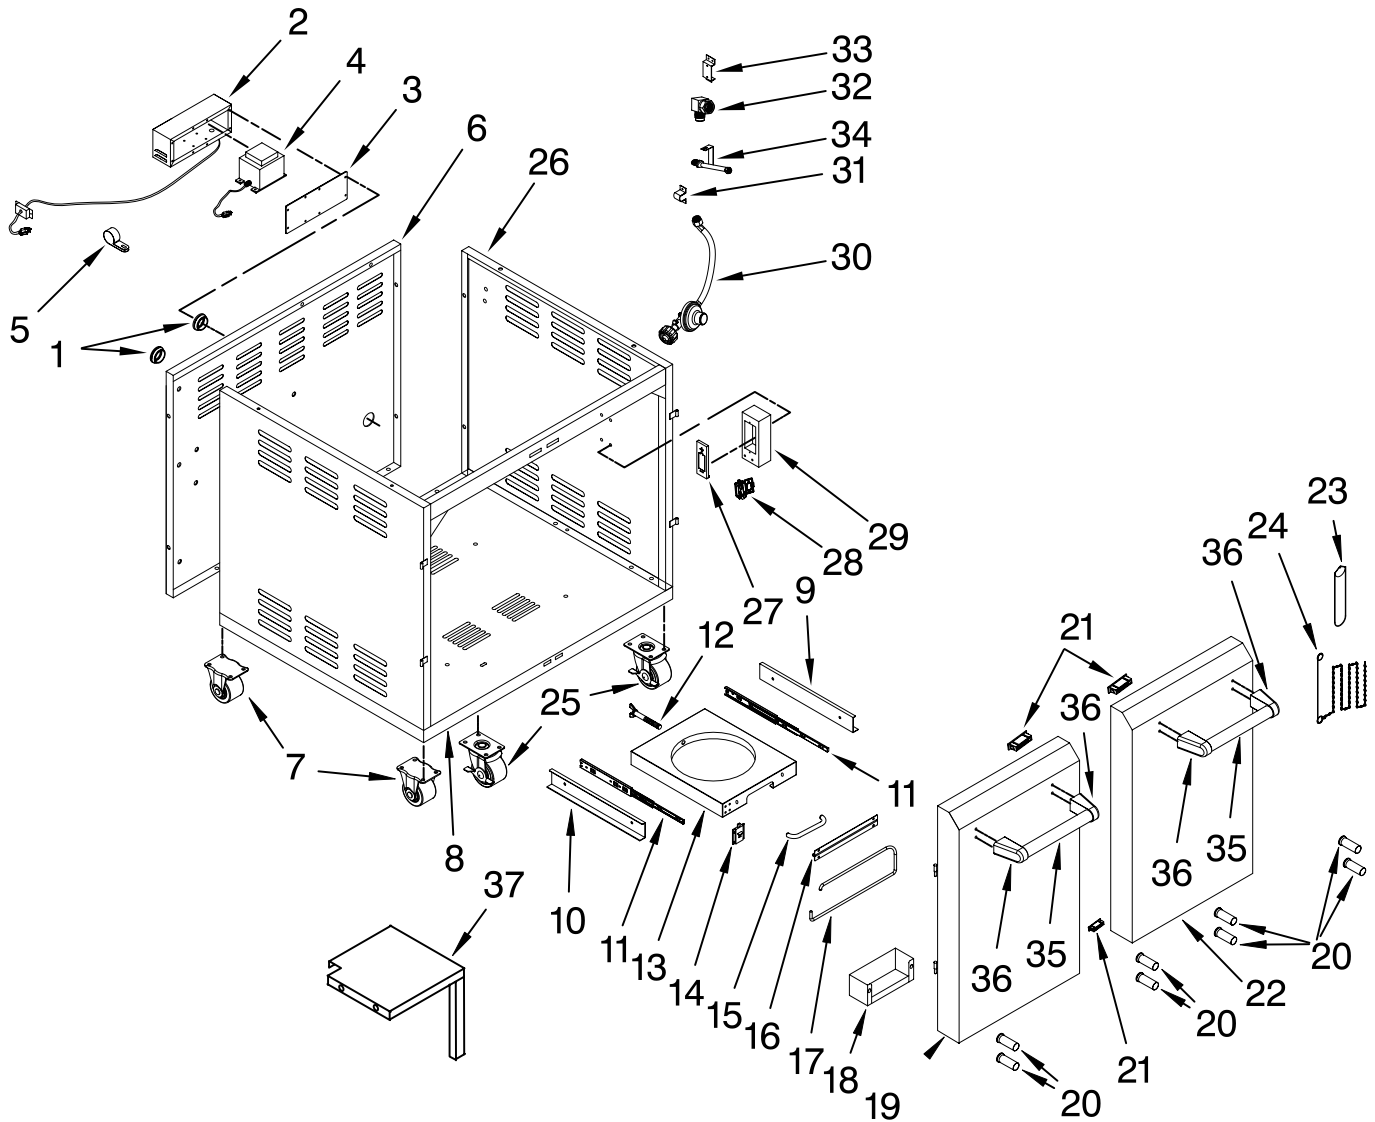

# BASE PARTS

For Models: KFRS365TSS00  
(Stainless Steel)

Illus. No.	Part No.	DESCRIPTION
1	W10128666	Ring, Rubber
2	W10128667	Box,Transformer
3	W10128668	Cover,Transformr Box
4	W10128669	Transformer
5	W10128670	Clamp, Wire
6	W10136421	Panel, Rear
7	W10128672	Caster
8	W10136424	Panel, Bottom
9	W10128674	Bracket, Tank Tray (Right)
10	W10128675	Bracket, Tank Tray (Left)
11	W10128676	Slide, Tank Tray
12	W10128677	Bolt, Tank